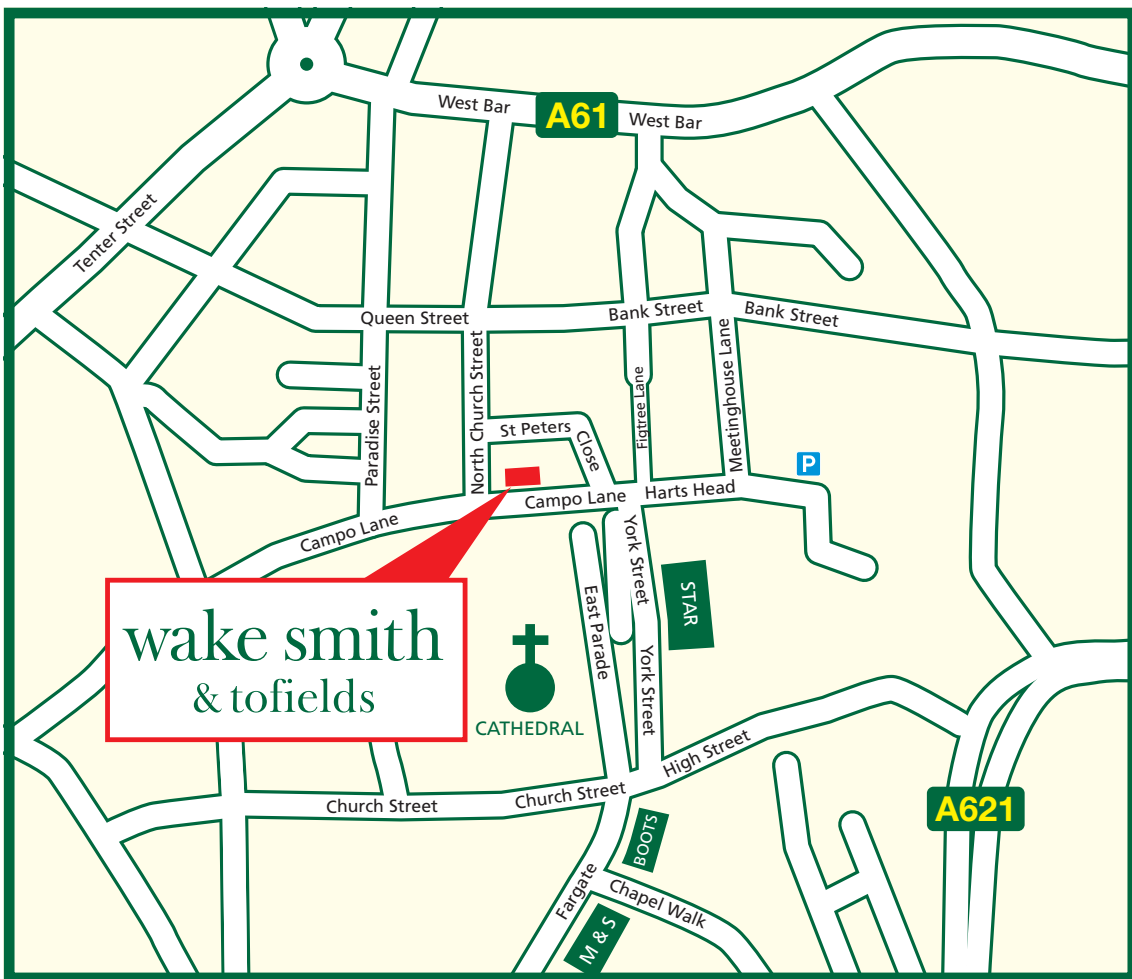

Campo Lane office, Sheffield.

Wake Smith & Tofields

6 Campo Lane
Sheffield
S1 2EF

Telephone: 0114 266 6660

wake smith
& tofields