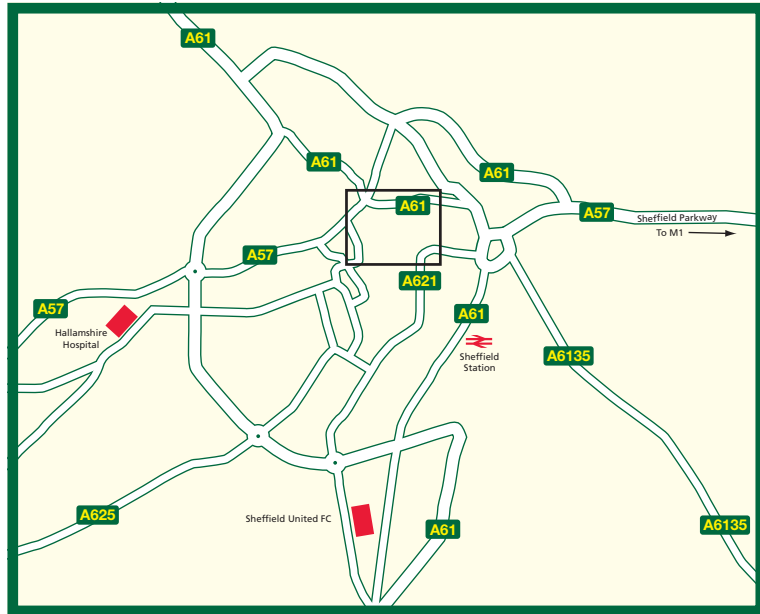

Campo Lane office, Sheffield.

Wake Smith & Tofields

6 Campo Lane
Sheffield
S1 2EF

Telephone: 0114 266 6660

wake smith
& tofields