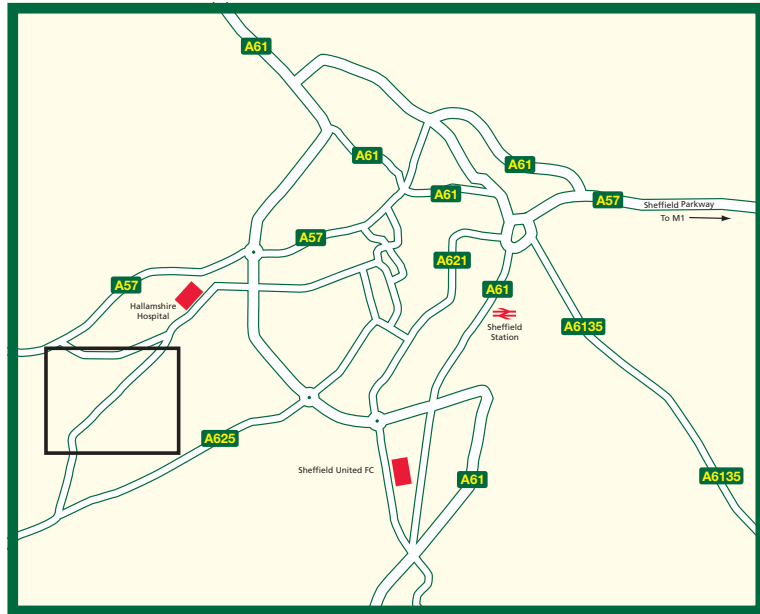

Clarkehouse Road office, Sheffield.

Wake Smith & Tofields

68 Clarkehouse Road
Sheffield
S10 2LJ

Telephone: 0114 266 6660

wake smith
& tofields